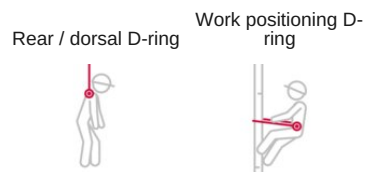

Код товара

820100001370

Size

One Size

Max user weight
kg

140

Вес
kg

1,33