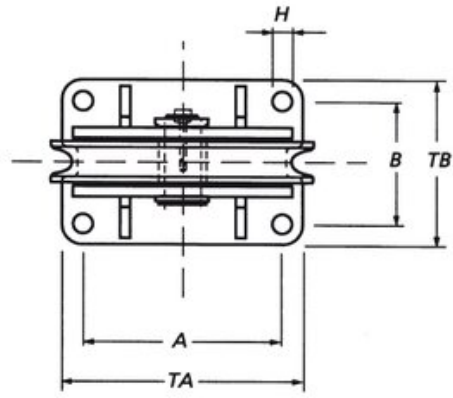

Vertical Directional Blocks

Product information

General:

- Groove in sheave may be adjusted to other wire rope diameters.
- No test certificate possible.

Код товара	Rope Ø range mm	WLL ton	Bearing	Bearing	Bec kg
140101000361	10	1	Bronze bearing	Bronze	3
140101200361	12	2	Bronze bearing	Bronze	5
140101400361	14	3	Bronze bearing	Bronze	8
140101800361	18	4	Bronze bearing	Bronze	17
140102000361	20	6	Bronze bearing	Bronze	26
140102200361	22	8	Bronze bearing	Bronze	41
140102400361	24	10	Bronze bearing	Bronze	64

Blueprint

Bronze bushing