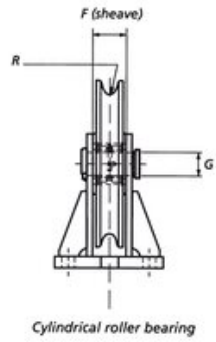

Vertical Directional Blocks

Product information

General:

- Groove in sheave may be adjusted to other wire rope diameters.
- No test certificate possible.

Код товара	Rope Ø range mm	WLL ton	Bearing	Bearing	Bec kg
140101000361	10	1	Bronze bearing	Bronze	3
140101200361	12	2	Bronze bearing	Bronze	5
140101400361	14	3	Bronze bearing	Bronze	8
140101800361	18	4	Bronze bearing	Bronze	17
140102000361	20	6	Bronze bearing	Bronze	26
140102200361	22	8	Bronze bearing	Bronze	41
140102400361	24	10	Bronze bearing	Bronze	64

Blueprint

Bronze bushing