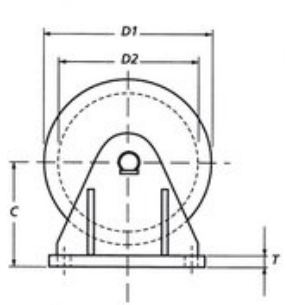

Blueprint

Bronze bushing