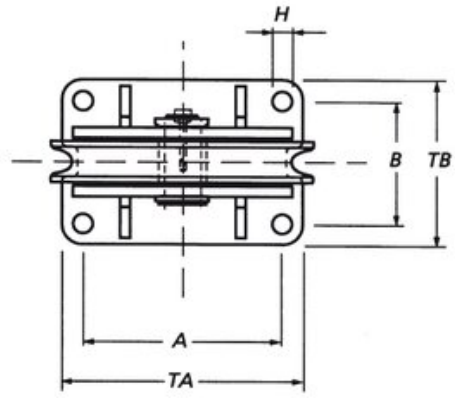

Vertical Directional Blocks

Product information

General:

- Groove in sheave may be adjusted to other wire rope diameters.
- No test certificate possible.

Код товара	Rope Ø range mm	WLL ton	Bearing	Bearing	Bec kg
140101000361	10	1	Bronze bearing	Bronze	3
140101200361	12	2	Bronze bearing	Bronze	5
140101400361	14	3	Bronze bearing	Bronze	8
140101800361	18	4	Bronze bearing	Bronze	17
140102000361	20	6	Bronze bearing	Bronze	26
140102200361	22	8	Bronze bearing	Bronze	41
140102400361	24	10	Bronze bearing	Bronze	64

Blueprint

Bronze bushing