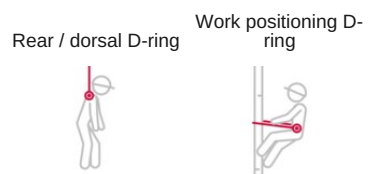

Part Code	Size	Max user weight kg	Weight kg
820100561530	L-XXL	140	2.32