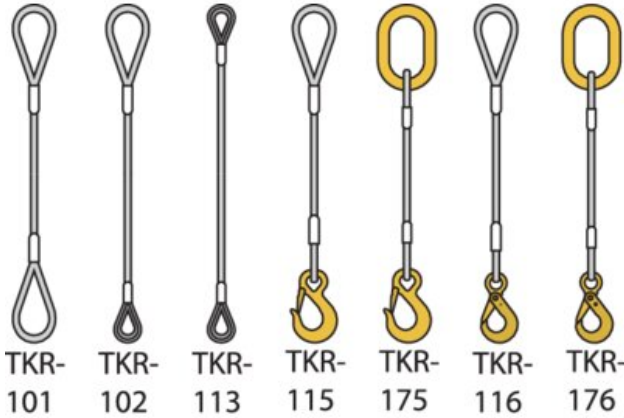

Steelwire Rope Slings FI

Product information

Contact us for all kinds of steelwireslings!

- hand spliced / mechanically spliced alu ferrule / supersplice seel ferrule
- slings with 1,2,3 & 4 legs equipped with shackles, hooks, ...
- sockets
- endless clamped
- grommets
- terminals with tread
- endstops
- ...