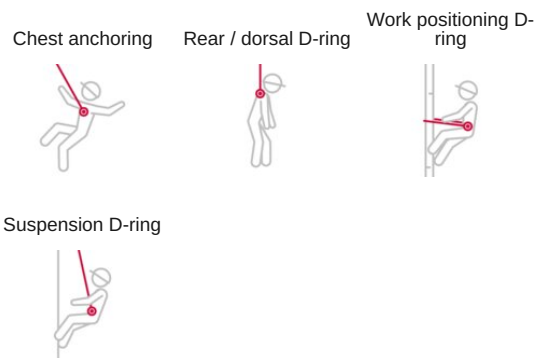

Content:

- 1 x Harness POWERTEX HW PRO r-PET (size L)
- 1 x Carabiner SC, H-037
- 1 x Double Leg Energy Absorber 1,4 m, FL-2
- 1 x Positioning Line 2,0 m, P0031
- 1 X Anchoring Loop 2,0 m, P0008
- 1 x Bag type POWERTEX 28L